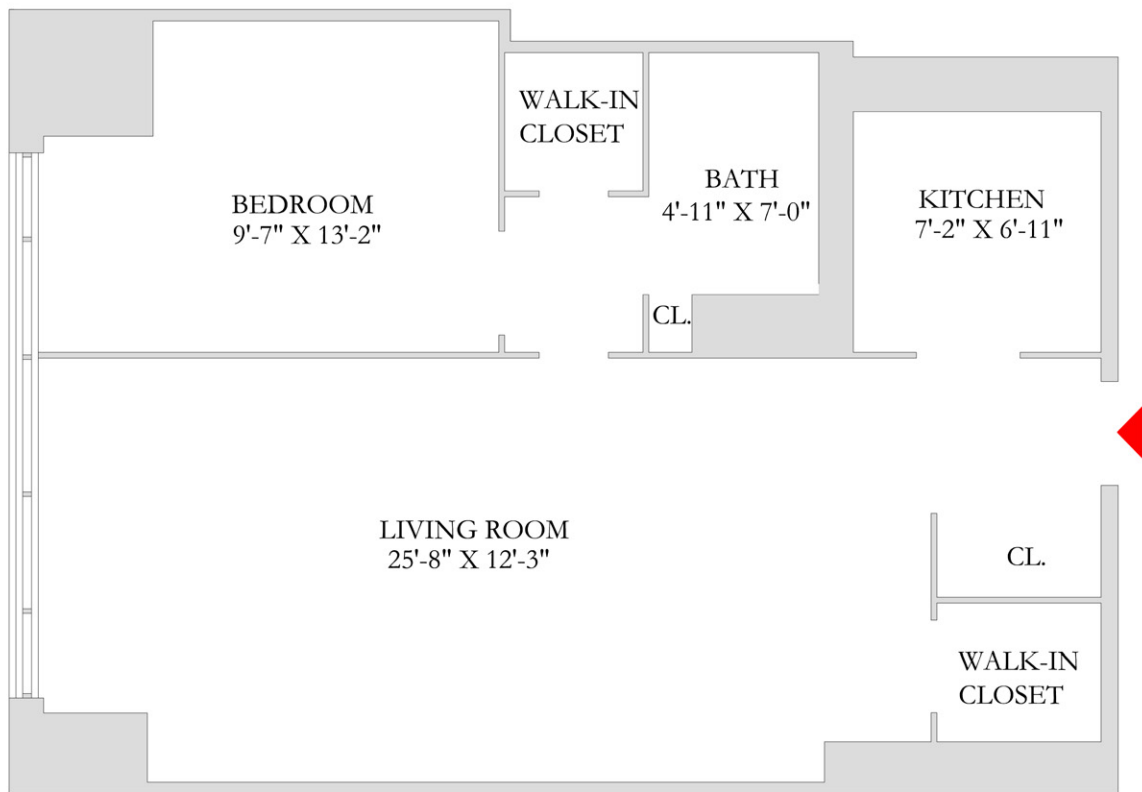

DORCHESTER

155 WEST 68th STREET

Unit 6
Floors: 2 - 15

Ogden

CAP PROPERTIES, LLC

For more information
Phone: (212) 579-4326
www.ogdenproperties.com

All dimensions are approximate and subject to normal construction variances.