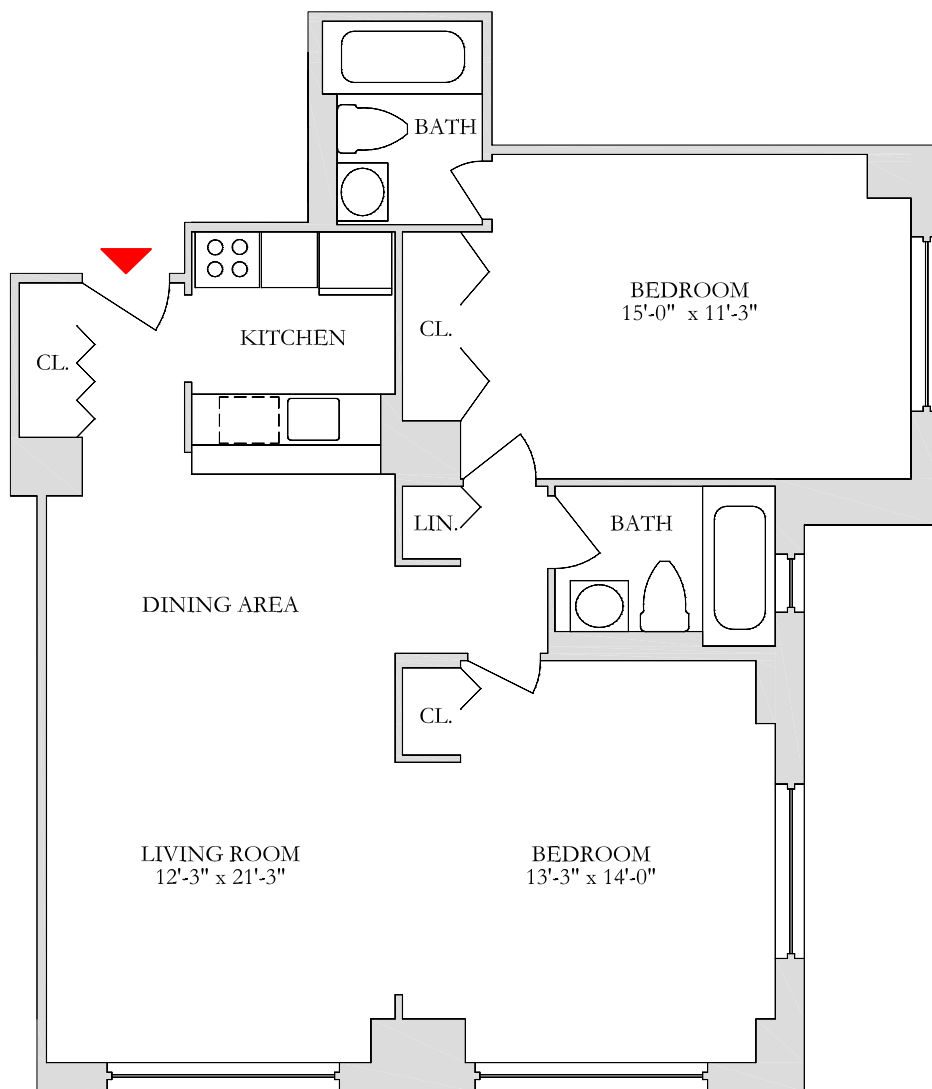

NORMANDIE COURT

225 EAST 95th STREET

Unit K
Floors: 2 - 34

Ogden
CAP PROPERTIES, LLC

For more information
Phone: (212) 289-5000
www.ogdencapproperties.com

All dimensions are approximate and subject to normal construction variances.