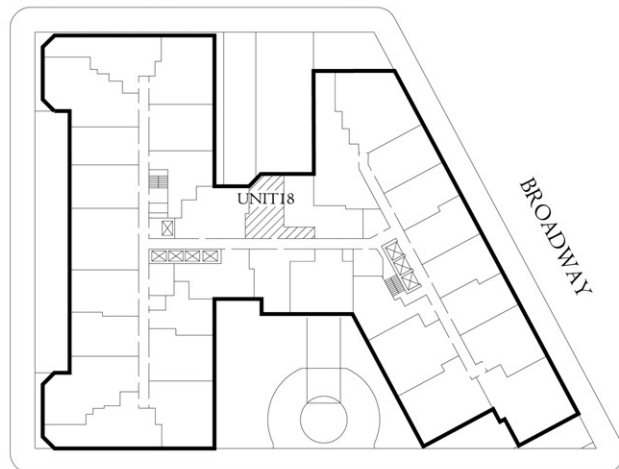

DORCHESTER

155 WEST 68th STREET

NORTH

Unit I8
Floors: 2 - 15

WEST 69TH STREET

Ogden

CAP PROPERTIES, LLC

For more information
Phone: (212) 579-4326

www.ogdencaproperties.com

All dimensions are approximate and subject to normal construction variances.

WEST 68TH STREET