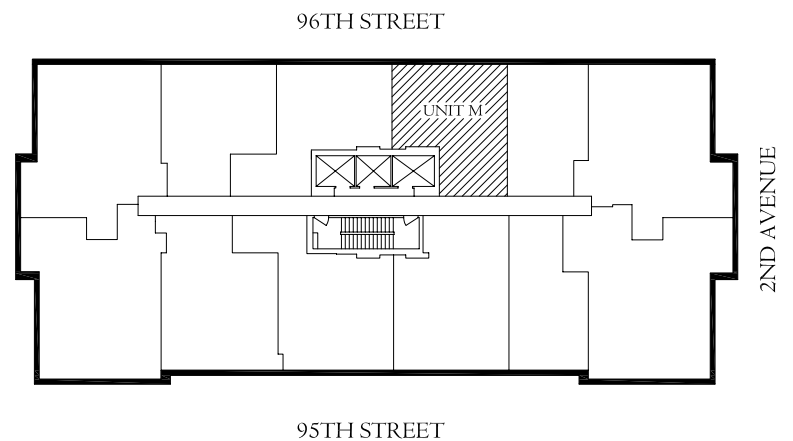

# NORMANDIE COURT

235 EAST 95th STREET

Unit M  
Floors: 1 - 34

Ogden  
CAP PROPERTIES, LLC

For more information  
Phone: (212) 289-5000  
[www.ogdencapproperties.com](http://www.ogdencapproperties.com)

All dimensions are approximate and subject to normal construction variances.