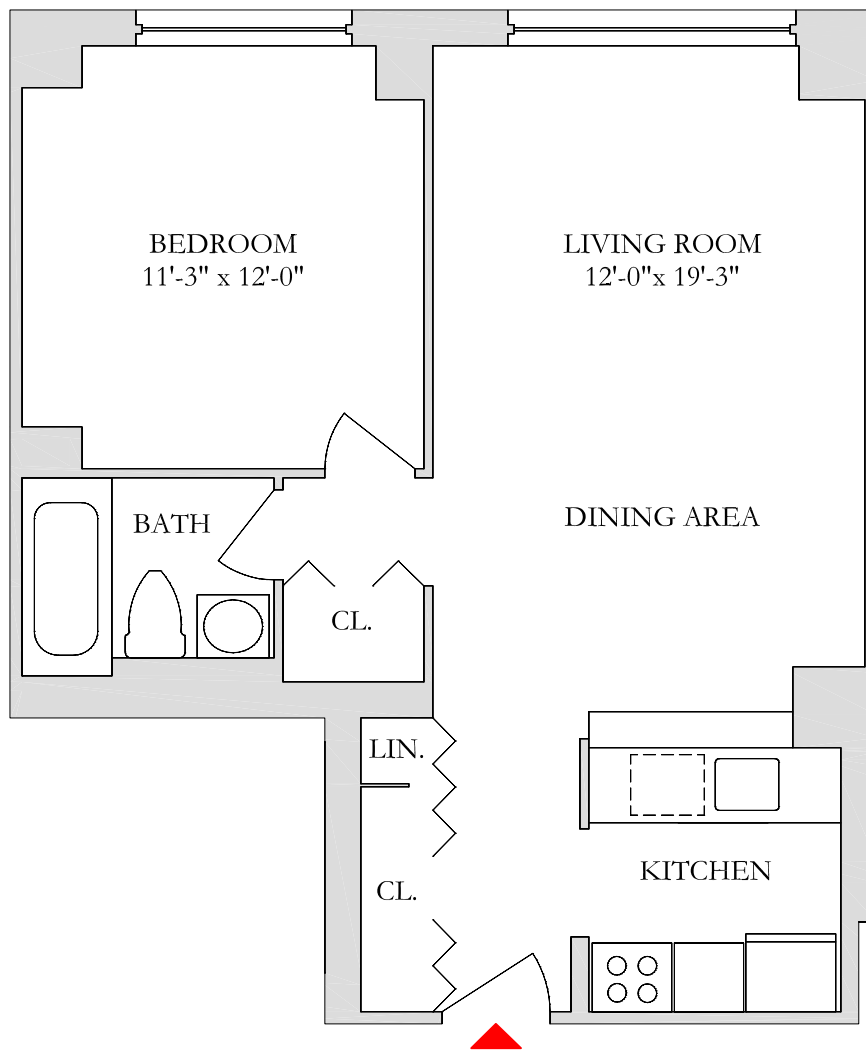

# NORMANDIE COURT

235 EAST 95th STREET

Unit M  
Floors: 1 - 34

Ogden  
CAP PROPERTIES, LLC

For more information  
Phone: (212) 289-5000  
[www.ogdencapproperties.com](http://www.ogdencapproperties.com)

All dimensions are approximate and subject to normal construction variances.