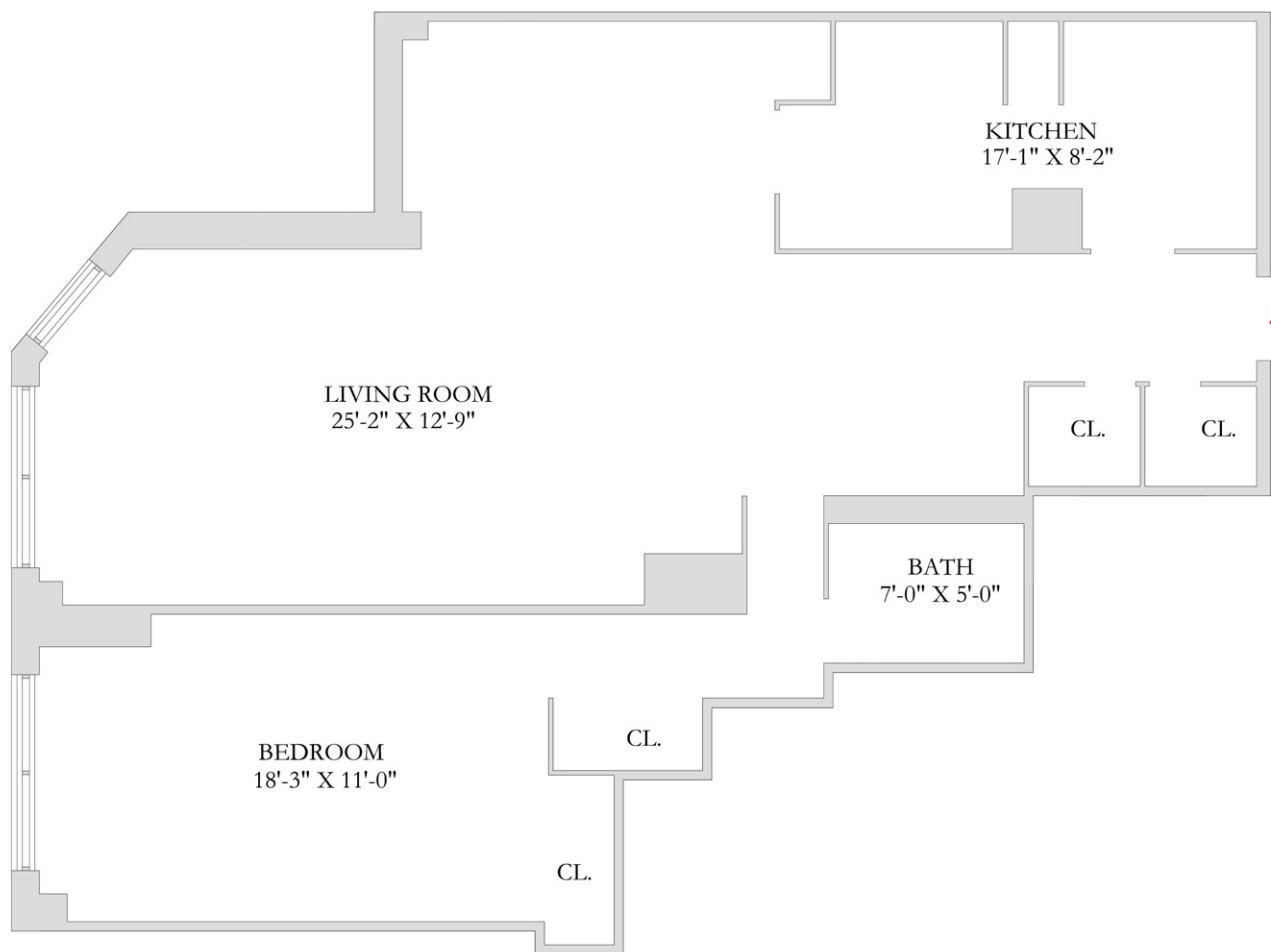

DORCHESTER

155 WEST 68th STREET

Unit 5
Floors: 2 - 15

WEST 69TH STREET

Ogden

CAP PROPERTIES, LLC

For more information
Phone: (212) 579-4326
www.ogdencapproperties.com
All dimensions are approximate and subject to normal construction variances.

WEST 68TH STREET