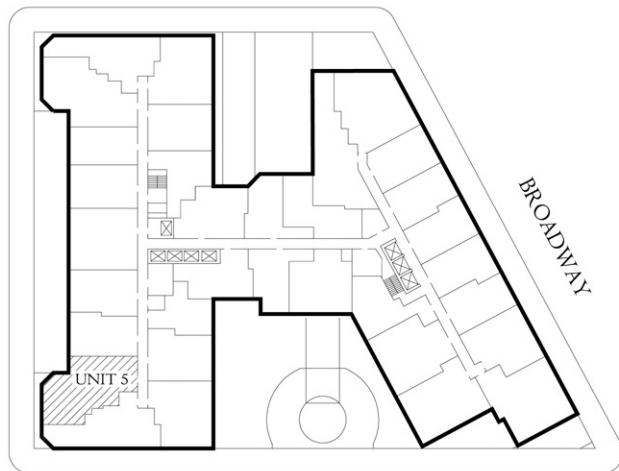

DORCHESTER

155 WEST 68th STREET

Unit 5
Floors: 2 - 15

WEST 69TH STREET

Ogden

CAP PROPERTIES, LLC

For more information
Phone: (212) 579-4326
www.ogdencapproperties.com
All dimensions are approximate and subject to normal construction variances.

WEST 68TH STREET