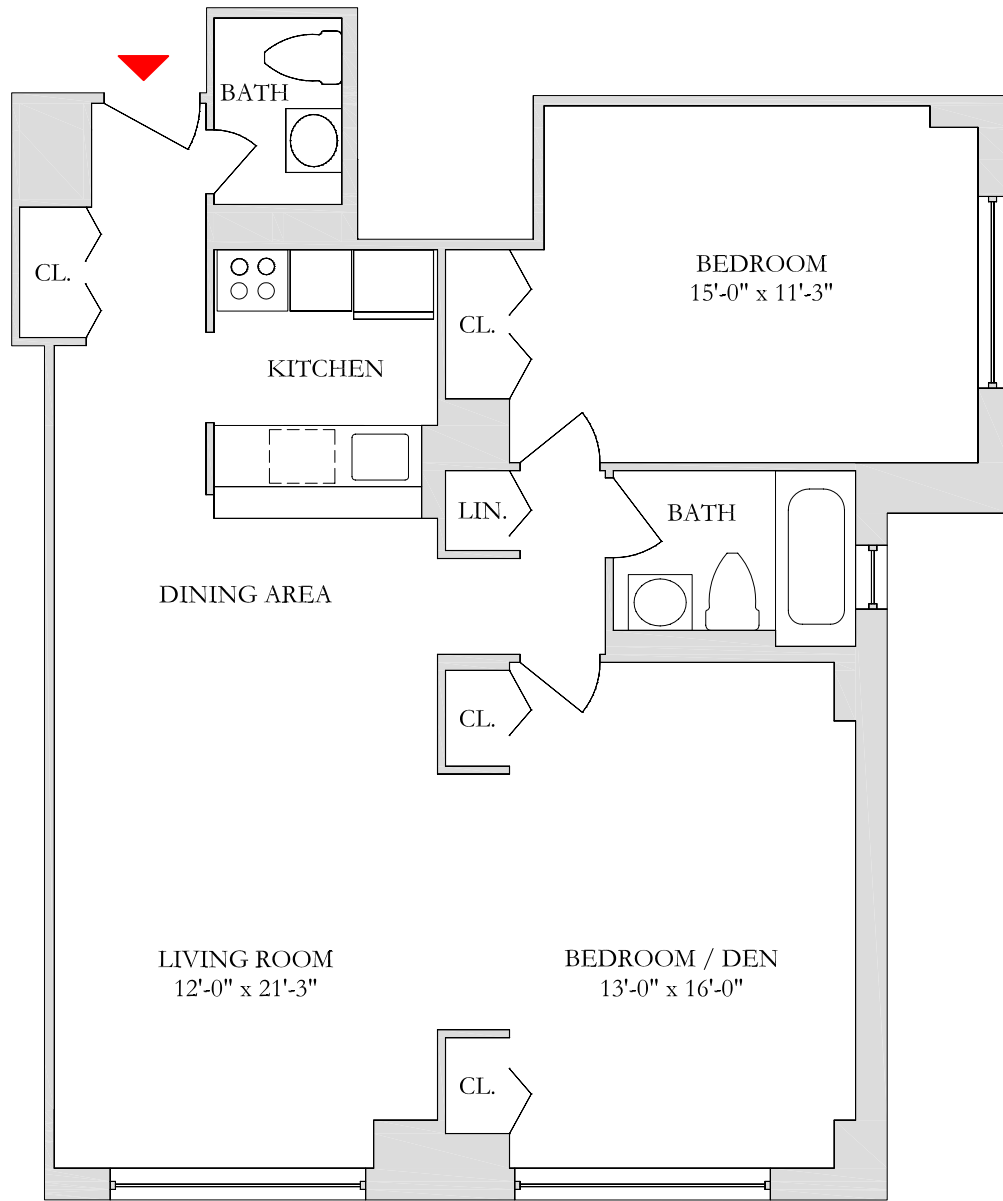

# NORMANDIE COURT

215 EAST 95th STREET

Unit D  
Floors: 2 - 32

Ogden  
CAP PROPERTIES, LLC

For more information  
Phone: (212) 289-5000  
[www.ogdencapproperties.com](http://www.ogdencapproperties.com)

All dimensions are approximate and subject to normal construction variances.