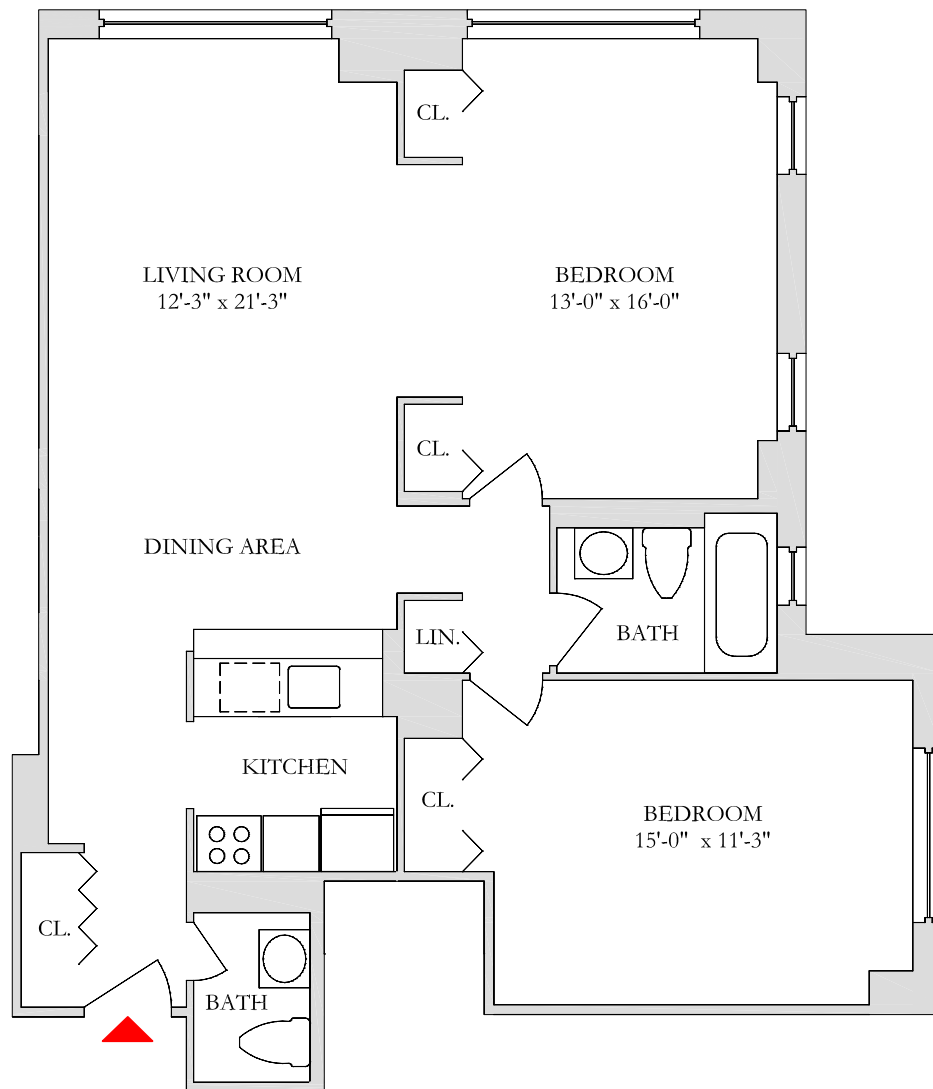

# NORMANDIE COURT

225 EAST 95th STREET

Unit J  
Floors: 2 - 34

96TH STREET

95TH STREET