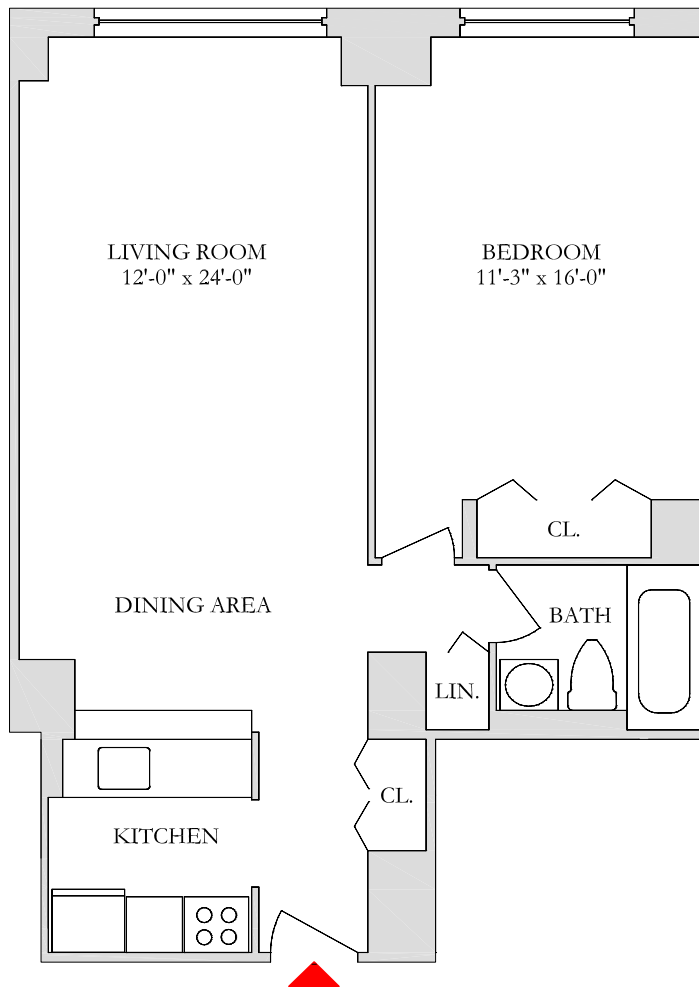

NORMANDIE COURT

225 EAST 95th STREET

Unit E
Floors: 2 - 34

Ogden
CAP PROPERTIES, LLC

For more information
Phone: (212) 289-5000
www.ogdencapproperties.com

All dimensions are approximate and subject to normal construction variances.